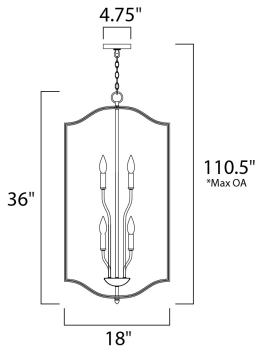

\*max overall height

**MEASUREMENTS**

- DIMENSION : 18" L x 18" W x 36" H
- MAX OAH : 110.5" OAH
- CANOPY : 4.75" W x 0.75" H x 4.75" L
- HANGING WEIGHT : 10.56 lb

**LAMPING**

- INPUT VOLTAGE : 120V
- BULB : 6 x 60W Incandescent E12 Candelabra , 360W Total
- BULB INCLUDED : (Not Included)
- DIMMABLE : Yes